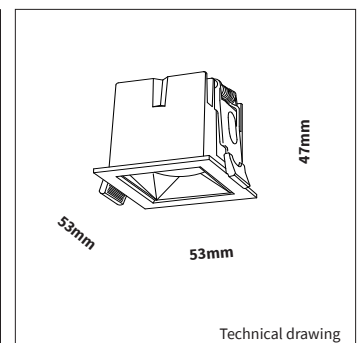

QUADRI 1

PRODUCT MATERIAL	Die-cast aluminium
LIGHT SOURCE	Osram
DRIVER	Including phase cut dimmable driver
COLORS (Δ)	○ 3 = RAL 9003 white ● 5 = RAL 9005 black
BEAM ANGLE	24°
ADJUSTABLE	No
DIMMABLE	Yes
SIZE	53 X 53 X 47mm

OPTIONS

OPTION DRIVERS	1/10V 150mA 1-8W Art. no.: 0108.140.30.0
	DALI 150mA 3-18W Art. no.: 01180.150.40.1
OPTION POWER CABLE Connected to driver/fixture	Europlug 2000mm 2 X 0,75 Art. no.: 0502.075.20.0
	Wieland GST 18/3 male 2000mm 3 X 0,75 Art. no.: 0501.183.20.0
	Wieland T connector GST 18/3 200mm 3 X 0,75 Art. no.: 0500.183.20.0

QUADRI 1

INFORMATION

WARRANTY	5 years warranty

This luminaire is equipped with an innovative lens technology instead of a reflector
High quality LED lens technology + 10% more light output

Full warranty only applies when fixture is purchased in combination with recommended driver.

ART.NR.	LAMP TYPE	BRAND	LUMINOUS FLUX	OUTPUT POWER	MODULE EFFICIENCY	COLOUR TEMPERATURE	CRI	TC LIFETIME	mA
Δ see colors									
4414.215.24.Δ	5050	Osram	600lm	6W	100lm/W	2700K	>90	50.000 Hrs	150mA
4414.315.24.Δ	5050	Osram	600lm	6W	100lm/W	3000K	>90	50.000 Hrs	150mA