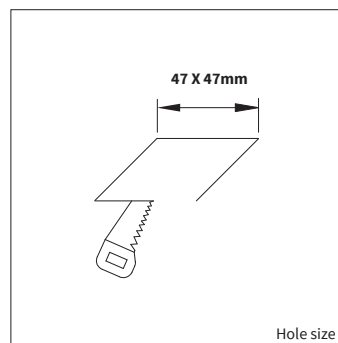

QUADRI 1

PRODUCT MATERIAL	Die-cast aluminium
LIGHT SOURCE	Osram
DRIVER	Including phase cut dimmable driver
COLORS (Δ)	○ 3 = RAL 9003 white ● 5 = RAL 9005 black
BEAM ANGLE	24°
ADJUSTABLE	No
DIMMABLE	Yes
SIZE	53 X 53 X 47mm

OPTIONS

OPTION DRIVERS	1/10V 150mA 1-8W Art. no.: 0108.140.30.0
	DALI 150mA 3-18W Art. no.: 01180.150.40.1
OPTION POWER CABLE Connected to driver/fixture	Europlug 2000mm 2 X 0,75 Art. no.: 0502.075.20.0
	Wieland GST 18/3 male 2000mm 3 X 0,75 Art. no.: 0501.183.20.0
	Wieland T connector GST 18/3 200mm 3 X 0,75 Art. no.: 0500.183.20.0

QUADRI 1

INFORMATION

WARRANTY	5 years warranty

This luminaire is equipped with an innovative lens technology instead of a reflector
High quality LED lens technology + 10% more light output

Full warranty only applies when fixture is purchased in combination with recommended driver.

ART.NR.	LAMP TYPE	BRAND	LUMINOUS FLUX	OUTPUT POWER	MODULE EFFICIENCY	COLOUR TEMPERATURE	CRI	TC LIFETIME	mA
Δ see colors									
4414.215.24.Δ	5050	Osram	600lm	6W	100lm/W	2700K	>90	50.000 Hrs	150mA
4414.315.24.Δ	5050	Osram	600lm	6W	100lm/W	3000K	>90	50.000 Hrs	150mA