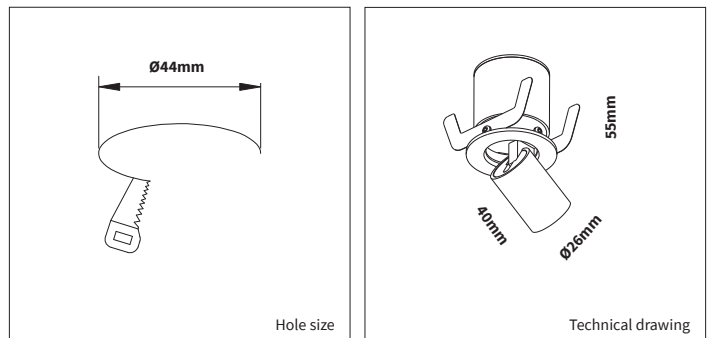

PRODUCT MATERIAL	Die-cast Aluminium
LIGHT SOURCE	Osram Oslon
MODULE LIFETIME	Approx. 30.000 hours
DRIVER	Fixture excluding driver, SELECT OPTION
COLORS (Δ)	☐ 3 = RAL 9003 white ☒ 5 = RAL 9005 black
BEAM ANGLE	15°
ADJUSTABLE	Yes - 0-60° - 360°
SIZE	50 X 55mm

OPTIONS

OPTIONAL BEAM ANGLE	36° Art. no.: 4925.999.38.9
ANTI-GLARE RING	Black anti-glare ring Gold anti-glare ring Art. no.: 4925.030.00.9
OPTION DRIVERS	<table border="1"> <tr> <td>On/off</td> <td>700mA 1.4-2.8W Art. no.: 0103.700.10.1</td> </tr> <tr> <td>Phase cut</td> <td>700mA 1-20W Art. no.: 0120.700.20.0</td> </tr> <tr> <td>1/10V</td> <td>700mA 1-20W Art. no.: 0120.700.30.1</td> </tr> <tr> <td>DALI</td> <td>700mA 1-20W Art. no.: 0120.700.40.0</td> </tr> </table>
OPTION POWER CABLE Connected to driver/fixture	<table border="1"> <tr> <td>Europlug 2000mm 2 X 0,75</td> <td>Art. no.: 0502.075.20.0</td> </tr> <tr> <td>Wieland GST 18/3 male 2000mm 3 X 0,75</td> <td>Art. no.: 0501.183.20.0</td> </tr> <tr> <td>Wieland T connector GST 18/3 200mm 3 X 0,75</td> <td>Art. no.: 0500.183.20.0</td> </tr> </table>

AIR

INFORMATION

WARRANTY	3 Years

Full warranty only applies when fixture is purchased in combination with recommended driver.

Due to the small hole size, the drivers can only be placed externally

ART.NR.	LAMP TYPE	BRAND	LUMINOUS FLUX	OUTPUT POWER	MODULE EFFICIENCY	COLOUR TEMPERATURE	CRI	TC LIFETIME	mA
4925.700.21.Δ	Oslon	Osram	174lm	2,1W	83lm/W	2700K	>90	30.000 Hrs	700mA

Δ see colors