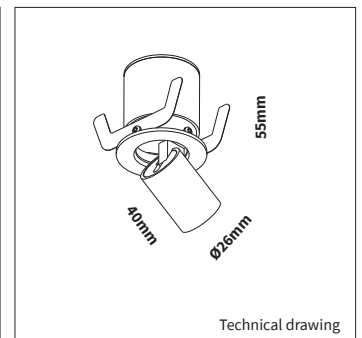

PRODUCT MATERIAL	Die-cast Aluminium
LIGHT SOURCE	Osram Oslon
MODULE LIFETIME	Approx. 30.000 hours
DRIVER	Fixture excluding driver, SELECT OPTION
COLORS (Δ)	○ 3 = RAL 9003 white ● 5 = RAL 9005 black
BEAM ANGLE	▲ 15°
ADJUSTABLE	Yes - 0-60° - 360°
SIZE	50 X 55mm

OPTIONS

OPTIONAL BEAM ANGLE	▲ 36° Art. no.: 4925.999.38.9
ANTI-GLARE RING	Black anti-glare ring Gold anti-glare ring Art. no.: 4925.030.00.9
OPTION DRIVERS	<table border="1"> <tr> <td>On/off</td> <td>700mA 1.4-2.8W Art. no.: 0103.700.10.1</td> </tr> <tr> <td>Phase cut</td> <td>700mA 1-20W Art. no.: 0120.700.20.0</td> </tr> <tr> <td>1/10V</td> <td>700mA 1-20W Art. no.: 0120.700.30.1</td> </tr> <tr> <td>DALI</td> <td>700mA 1-20W Art. no.: 0120.700.40.0</td> </tr> </table>
OPTION POWER CABLE Connected to driver/fixture	<table border="1"> <tr> <td>Europlug 2000mm 2 X 0,75</td> <td>Art. no.: 0502.075.20.0</td> </tr> <tr> <td>Wieland GST 18/3 male 2000mm 3 X 0,75</td> <td>Art. no.: 0501.183.20.0</td> </tr> <tr> <td>Wieland T connector GST 18/3 200mm 3 X 0,75</td> <td>Art. no.: 0500.183.20.0</td> </tr> </table>

AIR

INFORMATION

WARRANTY	3 Years

Full warranty only applies when fixture is purchased in combination with recommended driver.

⚠ Due to the small hole size, the drivers can only be placed externally

ART.NR.	LAMP TYPE	BRAND	LUMINOUS FLUX	OUTPUT POWER	MODULE EFFICIENCY	COLOUR TEMPERATURE	CRI	TC LIFETIME	mA
4925.700.21.Δ	Oslon	Osram	174lm	2,1W	83lm/W	2700K	>90	30.000 Hrs	700mA

Δ see colors