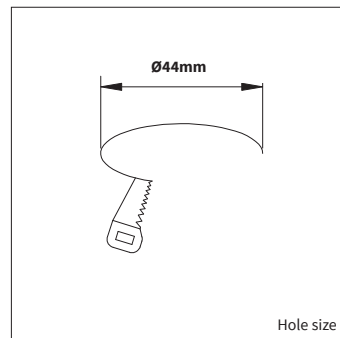

PRODUCT MATERIAL	Die-cast Aluminium
LIGHT SOURCE	Osram Oslon
MODULE LIFETIME	Approx. 30.000 hours
DRIVER	Fixture excluding driver, SELECT OPTION
COLORS (Δ)	○ 3 = RAL 9003 white ● 5 = RAL 9005 black
BEAM ANGLE	▲ 15°
ADJUSTABLE	Yes - 0-60° - 360°
SIZE	50 X 55mm

OPTIONS

OPTIONAL BEAM ANGLE	▲ 36° Art. no.: 4925.999.38.9
ANTI-GLARE RING	Black anti-glare ring Gold anti-glare ring Art. no.: 4925.030.00.9
OPTION DRIVERS	<table border="1"> <tr> <td>On/off</td> <td>700mA 1.4-2.8W Art. no.: 0103.700.10.1</td> </tr> <tr> <td>Phase cut</td> <td>700mA 1-20W Art. no.: 0120.700.20.0</td> </tr> <tr> <td>1/10V</td> <td>700mA 1-20W Art. no.: 0120.700.30.1</td> </tr> <tr> <td>DALI</td> <td>700mA 1-20W Art. no.: 0120.700.40.0</td> </tr> </table>
OPTION POWER CABLE Connected to driver/fixture	<table border="1"> <tr> <td>Europlug 2000mm 2 X 0,75</td> <td>Art. no.: 0502.075.20.0</td> </tr> <tr> <td>Wieland GST 18/3 male 2000mm 3 X 0,75</td> <td>Art. no.: 0501.183.20.0</td> </tr> <tr> <td>Wieland T connector GST 18/3 200mm 3 X 0,75</td> <td>Art. no.: 0500.183.20.0</td> </tr> </table>

AIR

INFORMATION

WARRANTY	3 Years

Full warranty only applies when fixture is purchased in combination with recommended driver.

⚠ Due to the small hole size, the drivers can only be placed externally

ART.NR.	LAMP TYPE	BRAND	LUMINOUS FLUX	OUTPUT POWER	MODULE EFFICIENCY	COLOUR TEMPERATURE	CRI	TC LIFETIME	mA
4925.700.21.Δ	Oslon	Osram	174lm	2,1W	83lm/W	2700K	>90	30.000 Hrs	700mA

Δ see colors