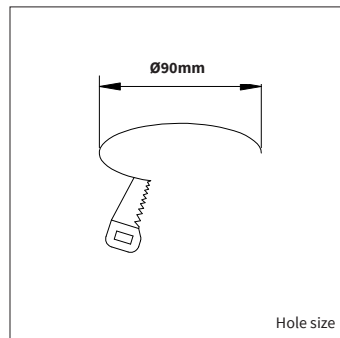

<b>PRODUCT MATERIAL</b>	Die-casting aluminium
<b>LIGHT SOURCE</b>	GU10 retrofit
<b>MODULE LIFETIME</b>	Approx. 20.000 hours
<b>COLORS (Δ)</b>	○ 3 = RAL 9003 white ● 5 = RAL 9005 black
<b>BEAM ANGLE</b>	38°
<b>ADJUSTABLE</b>	Yes
<b>SIZE ADJUST M</b>	106 X 150mm

SPIDER

ART.NR.	LAMP TYPE	BRAND	LUMINOUS FLUX	OUTPUT POWER	MODULE EFFICIENCY	COLOUR TEMPERATURE	CRI	TC LIFETIME
Δ see colors								
4134.270.25.Δ	GU10	Keylight	350lm	5W	70lm/W	2700K	>80	20.000Hrs