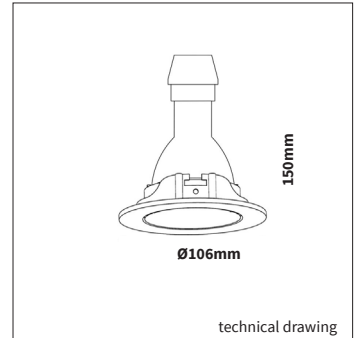

<b>PRODUCT MATERIAL</b>	Die-casting aluminium
<b>LIGHT SOURCE</b>	GU10 retrofit
<b>MODULE LIFETIME</b>	Approx. 20.000 hours
<b>COLORS (Δ)</b>	○ 3 = RAL 9003 white ● 5 = RAL 9005 black
<b>BEAM ANGLE</b>	38°
<b>ADJUSTABLE</b>	Yes
<b>SIZE ADJUST M</b>	106 X 150mm

SPIDER

ART.NR.	LAMP TYPE	BRAND	LUMINOUS FLUX	OUTPUT POWER	MODULE EFFICIENCY	COLOUR TEMPERATURE	CRI	TC LIFETIME
Δ see colors								
4134.270.25.Δ	GU10	Keylight	350lm	5W	70lm/W	2700K	>80	20.000Hrs